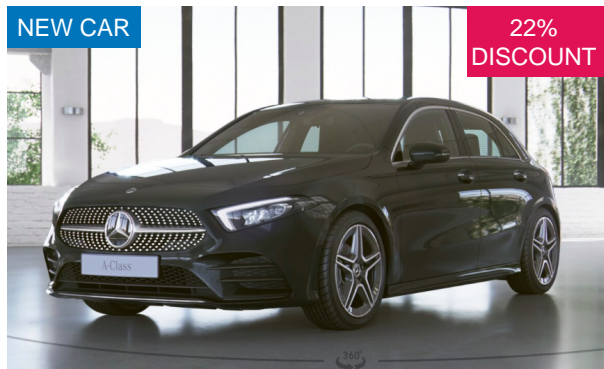

MERCEDES-BENZ A 180 AMG

Hatchback , Petrol , Automatic , Metallic , Black

NEW CAR

22%
DISCOUNT

DESCRIPTION

Fuel type:	Petrol
CC:	1332
HP / Kw:	136 / 100
Body type:	Hatchback
Transmission:	Automatic
Model year:	2019
Paint:	Metallic
Color:	Black
Upholstery Color:	Black
Upholstery material:	partially leather
Deliver in:	
Product code:	ST36237

CHARACTERISTICS

Body:	Hatchback	Transmission:	Automatic
Exterior paint:	Metallic	Number of doors:	5
Model year:	2019	Odometer:	1km
Engine power HP:	136	Engine power KW:	100
Displacement CC:	1332	Make:	Mercedes-Benz
Model:	A-Klasse	Type:	A 180 AMG
New car:	Yes	Basic color:	Black